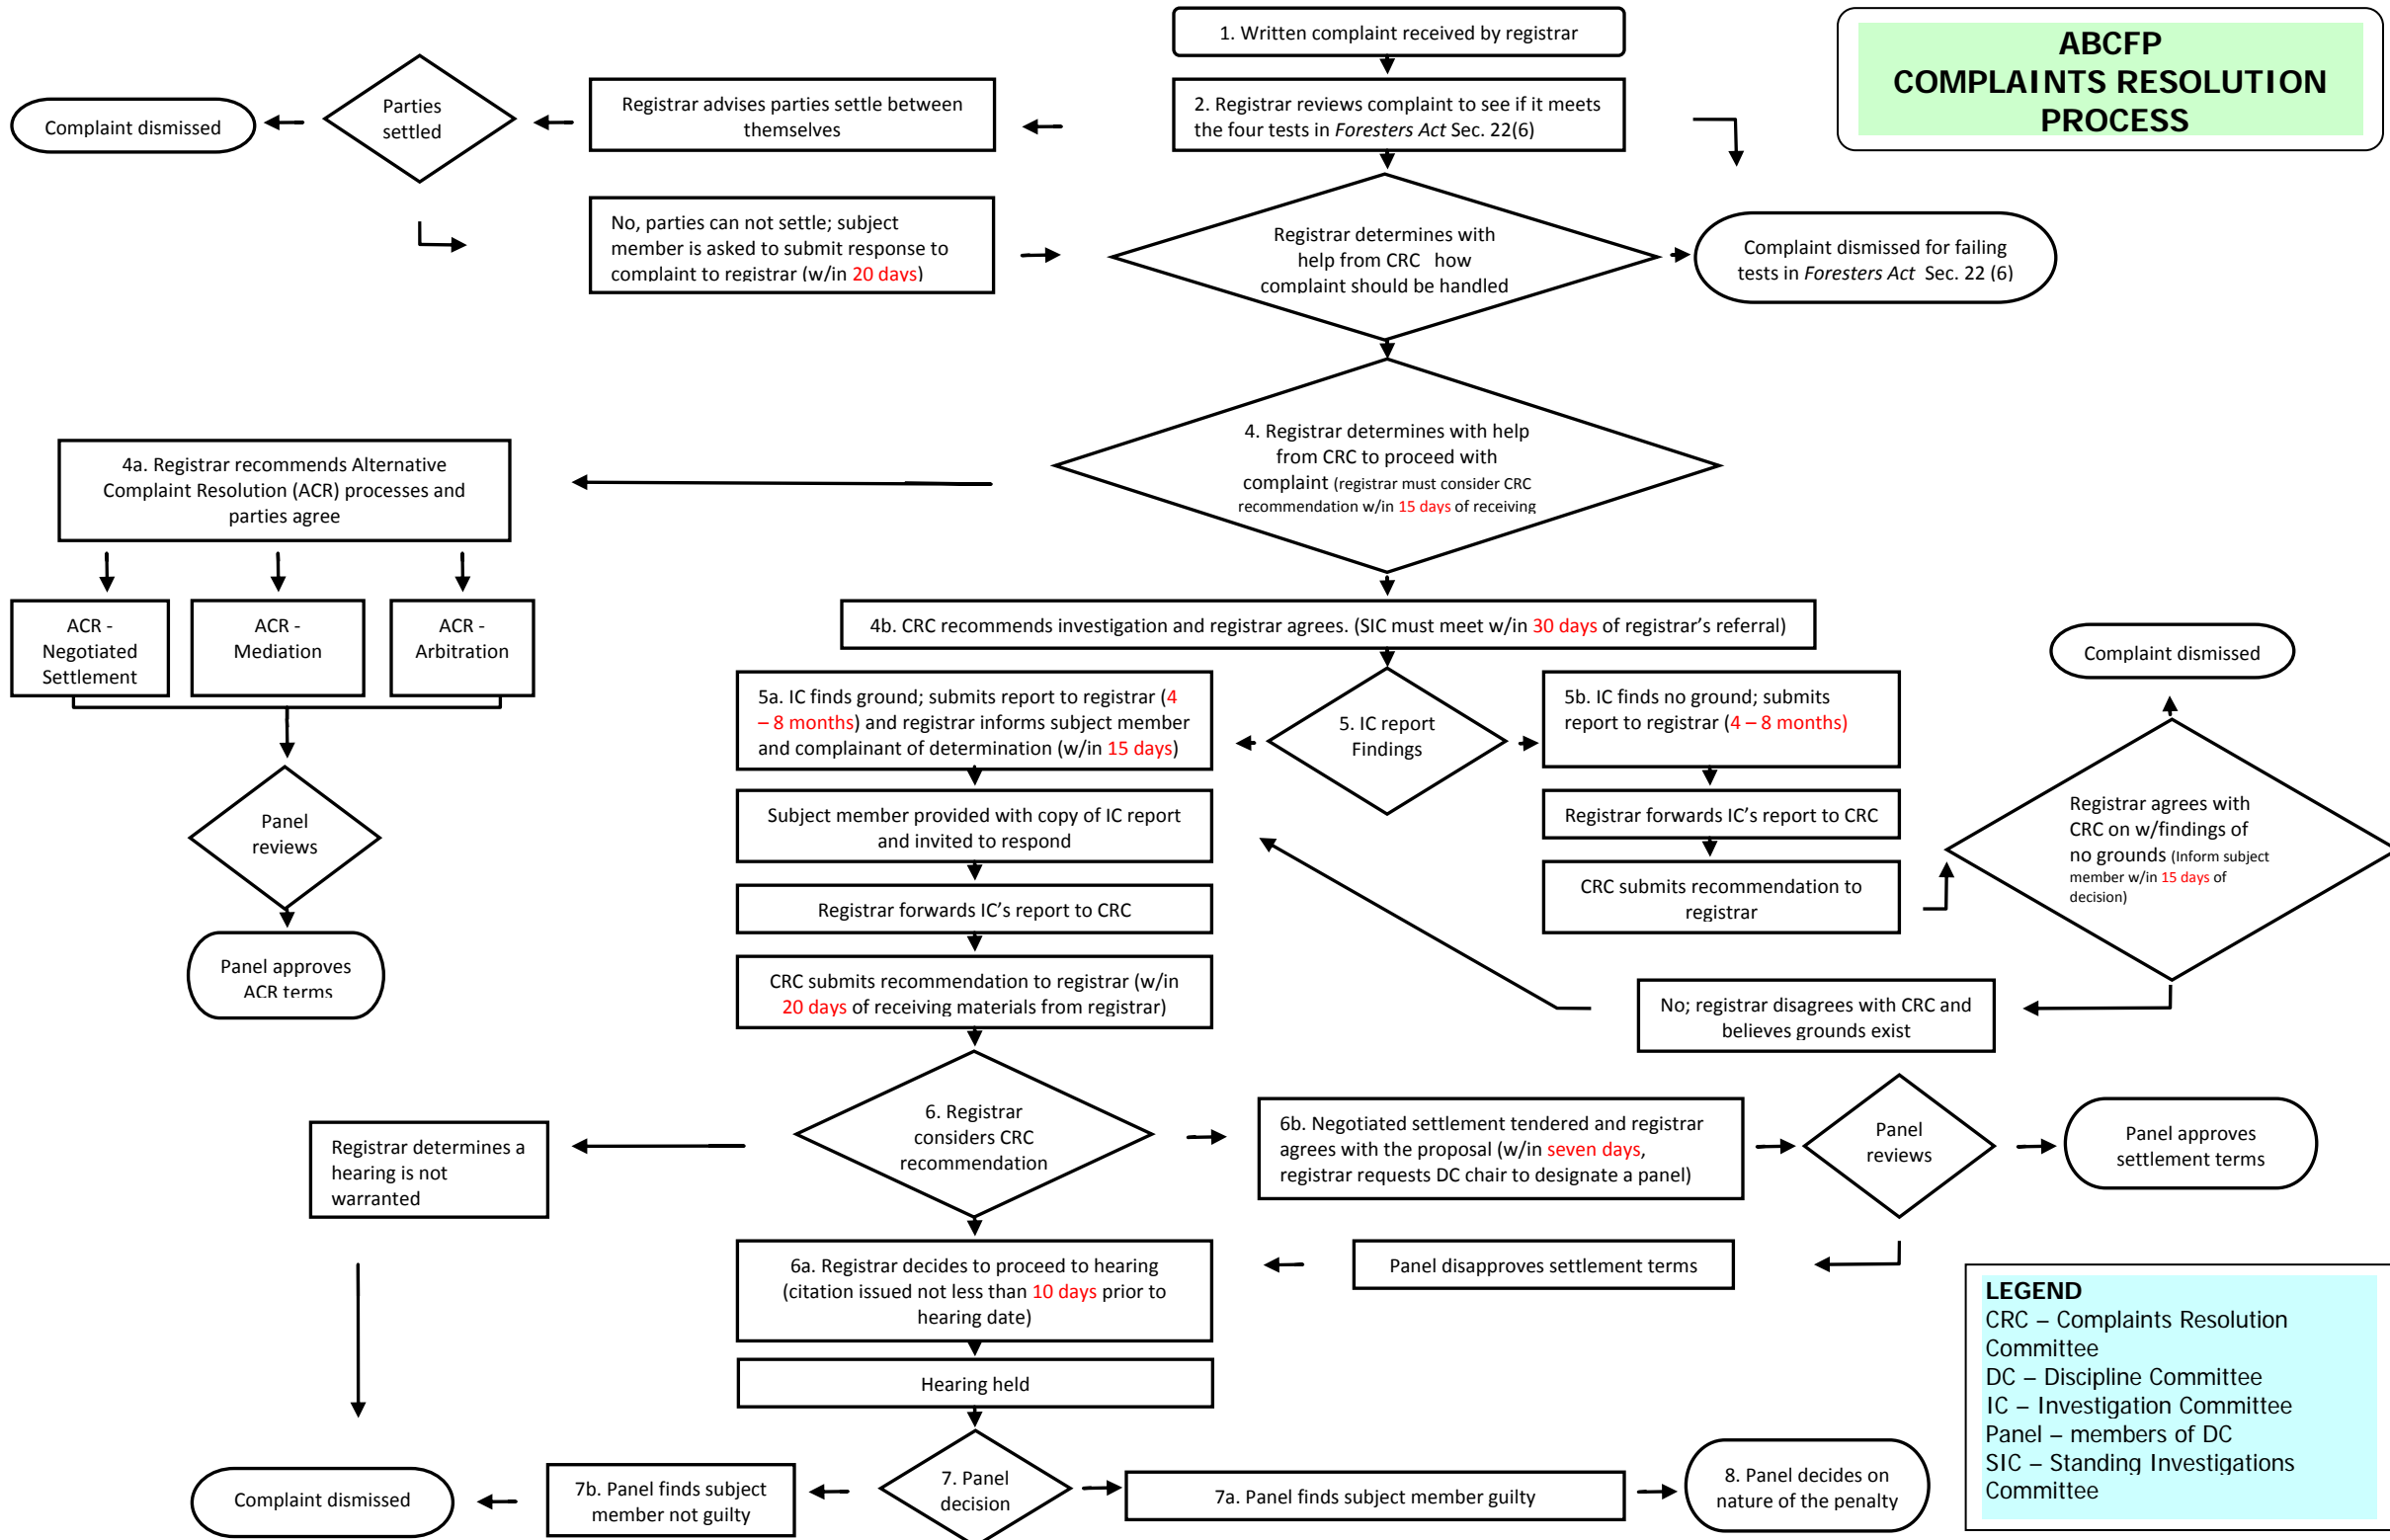

**ABCFP
COMPLAINTS RESOLUTION
PROCESS**

LEGEND
 CRC – Complaints Resolution Committee
 DC – Discipline Committee
 IC – Investigation Committee
 Panel – members of DC
 SIC – Standing Investigations Committee